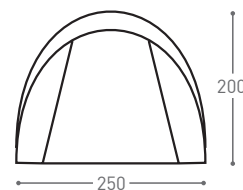

LAUGHING OWL 4

The LAUGHING OWL 4 is an extremely light and spacious 4 person family tent. This tunnel tent has standing height and is particularly suitable for cycling, kayaking or family camping by car.

3 POLES

spacious 3-pole tunnel tent with external pole channels

SPACIOUS VESTIBULE

3 transparent windows offer a panoramic view and plenty of possibilities for ventilation

LARGE SLEEPING AREA

offers space for 2 adults and 2 children

MESH WINDOWS

new weight-saving and transparent window material for best ventilation