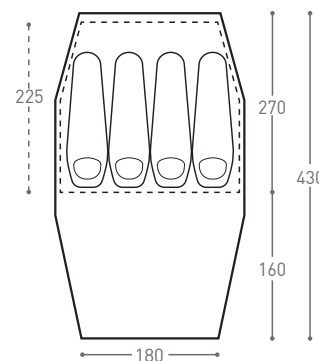

LAUGHING OWL 4

The LAUGHING OWL 4 is an extremely light and spacious 4 person family tent. This tunnel tent has standing height and is particularly suitable for cycling, kayaking or family camping by car.

3 POLES

spacious 3-pole tunnel tent with external pole channels

SPACIOUS VESTIBULE

3 transparent windows offer a panoramic view and plenty of possibilities for ventilation

LARGE SLEEPING AREA

offers space for 2 adults and 2 children

MESH WINDOWS

new weight-saving and transparent window material for best ventilation